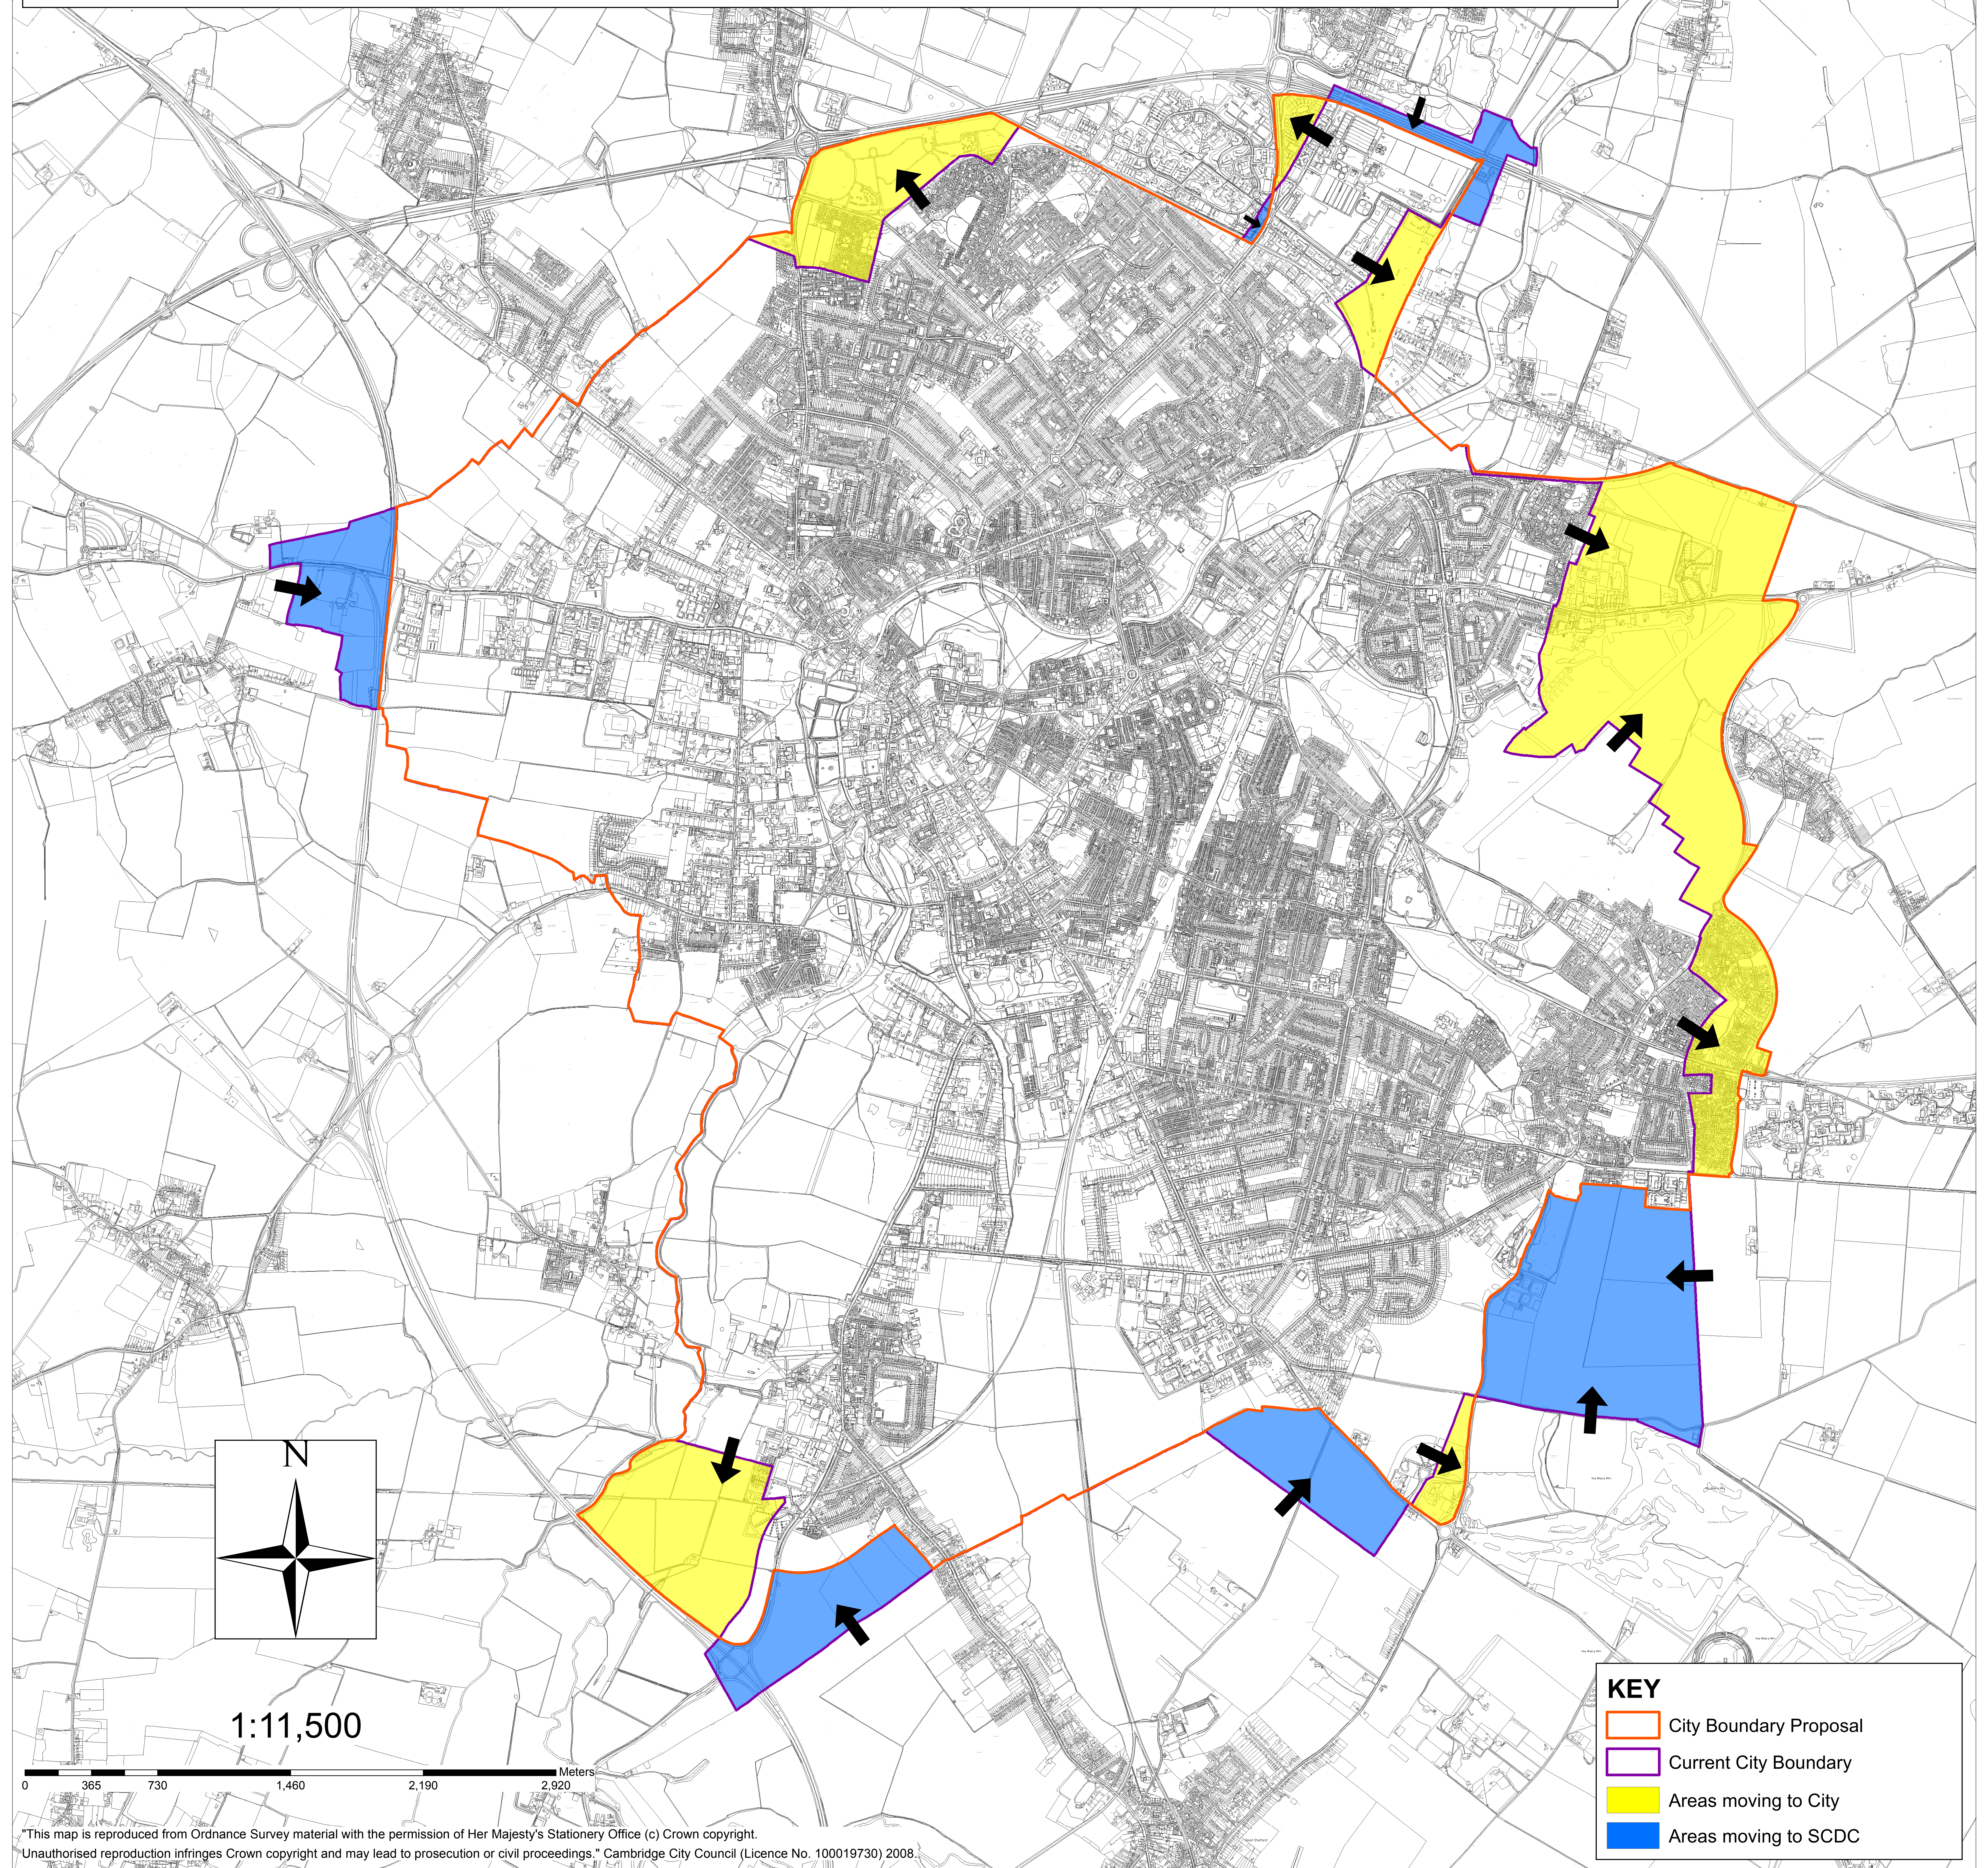

Cambridge City Council / South Cambridgeshire DC Proposed Boundary Changes

1:11,500

0 365 730 1,460 2,190 2,920 Meters

KEY

-  City Boundary Proposal
-  Current City Boundary
-  Areas moving to City
-  Areas moving to SCDC

This map is reproduced from Ordnance Survey material with the permission of Her Majesty's Stationery Office (c) Crown copyright. Unauthorised reproduction infringes Crown copyright and may lead to prosecution or civil proceedings. Cambridge City Council (Licence No. 100019730) 2008.